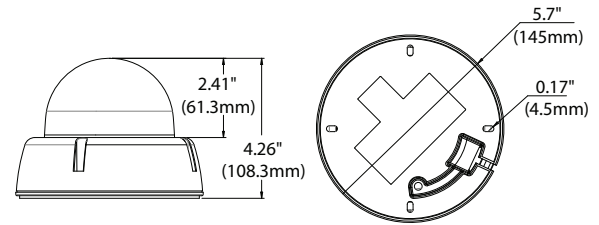

Accessories (Optional)

DWC-V1WM
Wall mount bracket

DWC-V1CNM
Corner mount

DWC-V1JUNC
Junction box

DWC-V1CM
Ceiling mount bracket

Dimensions

unit: Inch (mm)

UNIVERSAL
COAX

Specifications

IMAGE	
Image sensor	5MP 1/2.8" CMOS
Active pixels	2608(H) x 1960(V)
Scanning system	Progressive scan
Frequency	60Hz / 50Hz
Signal technology	Universal HD over Coax® technology with HD-Analog, HD-TVI, HD-CVI to 5MP
Synchronization	Internal
Resolution	2592(H) x 1944(V)
Minimum scene illumination	0.08 lux (color)
	0 lux (B&W)
Video output	HD-Analog and HD-TVI: 5MP/1944p @ 20fps and 12.5fps HD-Analog, HD-TVI and HD-CVI: 4MP/1440p @ 30fps
2nd video output	CVBS output for video testing
I/O	
Alarm output	1 alarm output
LENS	
Focal length	2.7 ~ 13.5mm
Lens type	Vari-focal p-iris lens
Field of view (FoV)	122 - 40.8°
IR distance	100ft range
OPERATIONAL	
Shutter mode	Auto
Shutter speed	1/30-1/30,000
Backlight (BLC)	Yes
Star-Light (sense-up)	Off - x32
Wide Dynamic Range (WDR)	Double shutter WDR
Wide dynamic range (WDR) dB	120dB
Smart DNR™ 3D digital noise reduction	3D/2D DNR
White balance	Yes
Day / night	Auto, day (color), night (B/W)
Mirror / flip	Yes
Auto gain control	Max 72dB
Motion detection	Yes
Privacy zones	Yes
Sharpness	Yes
Gamma	0.45
De-fog	Yes
RS485 / UTP built-in	Pelco D / UTC
ENVIRONMENTAL	
Operating temperature	-4°F ~ 122°F (-20°C ~ 50°C)
Operating humidity	10-90% RH (non-condensing)
IP rating	IP66 environmental-rated dust-tight and water-resistant
IK rating	IK 10-rated impact-resistant
Other certifications	FCC, CE, ROHS
ELECTRICAL	
Power requirements	DC12V/AC24V dual voltage
Power consumption	DC12V(LED OFF): 3.3W (275mA)
	DC12V(LED ON): 5.9W (495mA)
	AC24V(LED OFF): 2.75W (200mA)
	AC24V(LED ON): 5.3W (360mA)
MECHANICAL	
Material	Aluminum vandal housing, polycarbonate dome
Dimensions	5.7" x 4.26" (145 x 108.3 mm)
Weight	1.98lbs (0.9kg)