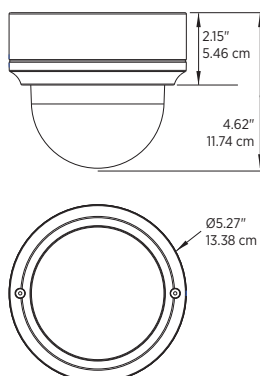

The **ME6 IR Dome** from March Networks® delivers 6MP image quality, combined with built-in IR LEDs, allowing you to discern objects in the dark from over 131 feet (40 meters) away. The housing is weather-resistant and vandal-proof, rated for severe outdoor conditions and extreme temperatures.

The camera features a set of powerful video analytics, including tripwire, intrusion detection, loitering detection, and abandoned object. Video analytics enable organizations to enhance security in both public and private spaces by detecting perimeter or area breaches, unattended objects, and atypical activity more rapidly and consistently. The software detects camera tampering in real time and also promotes more proactive system maintenance by alerting staff to camera obstructions or changes in camera positioning that may otherwise go unnoticed.