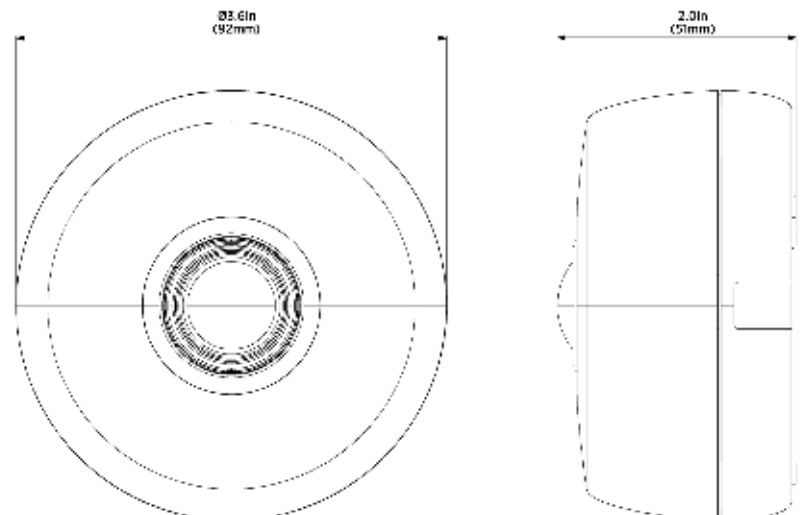

Compact Surveillance

- ▼ Powerful, compact camera with a diameter of only 3.6 inches (92 mm), built upon Oncam's expertise in 360-degree IP video technology
- ▼ Multi-core CPU, high sensitivity 12MP sensor, and Oncam's latest cutting-edge technologies for detailed crisp images
- ▼ Clean, modular low profile design for quick, simple and intuitive installation
- ▼ Support for both terminated and unterminated RJ45 cabling, with punch down connectivity option
- ▼ Variety of mounting options
- ▼ 3D dewarping in March Networks® Command™ Client
- ▼ 3-year warranty

ELECTRICAL

Ports	RJ45 for 100/1000BASE-Tx
Power input	Power over Ethernet (PoE), IEEE standard 802.3af
Power consumption (maximum)	< 12.95W (IEEE 802.3af, PoE 48VDC)

MECHANICAL

Camera mount	Surface, Pendant and Recessed
Weight	0.68 lbs (0.308kg)
Dimensions (D x W x H)	3.6 x 3.6 x 2.0 in. (92 x 92 x 51 mm)