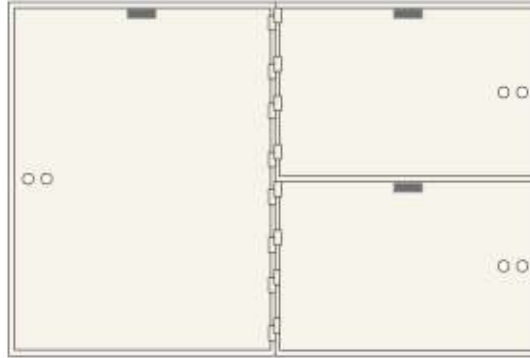

**AX SERIES
MODULAR
TELLER
LOCKERS**

BRIDGEMAN

AX Teller Lockers

Outside dimensions:

11 1/8" High, 32 1/2" Wide, 24" Deep.

AXL-4-10
4 openings ea. 5" x 16"

AXL-3-10
2 openings ea. 5" x 16"
1 openings ea. 10" x 16"

AXL-2-10
2 openings ea. 10" x 16"

A combination lock is also available at an additional charge.

Outside dimensions:

22 1/4" High, 32 1/2" Wide, 24" Deep.

AXL-3-22
1 opening 22" x 16"
2 openings ea. 10" x 16"

AXL-2-22
2 openings ea. 22" x 16"

Outside dimensions:

33 3/8" High, 32 1/2" Wide, 24" Deep.

AXL-2-33
2 openings ea. 33" x 16"

AX Series Modular Teller Lockers

Advanced design, rugged construction, improved security.

The AX series modular teller lockers come in 6 different configurations, and offer a modular design and size to allow mix and match combinations to more precisely fit the need.

Three elevations, 11 1/8", 22 1/4" and 33 3/8" allow the best space utilization while providing the desired number and size of openings.