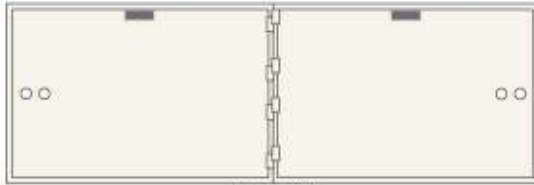

**AX SERIES
MODULAR
TELLER
LOCKERS**

BRIDGEMAN

AX Teller Lockers

Outside dimensions:

11 1/8" High, 32 1/2" Wide, 24" Deep.

AXL-4-10
4 openings ea. 5" x 16"

AXL-3-10
2 openings ea. 5" x 16"
1 openings ea. 10" x 16"

AXL-2-10
2 openings ea. 10" x 16"

A combination lock is also available at an additional charge.

Outside dimensions:

22 1/4" High, 32 1/2" Wide, 24" Deep.

AXL-3-22
1 opening 22" x 16"
2 openings ea. 10" x 16"

AXL-2-22
2 openings ea. 22" x 16"

Outside dimensions:

33 3/8" High, 32 1/2" Wide, 24" Deep.

AXL-2-33
2 openings ea. 33" x 16"

AX Series Modular Teller Lockers

Advanced design, rugged construction, improved security.

The AX series modular teller lockers come in 6 different configurations, and offer a modular design and size to allow mix and match combinations to more precisely fit the need.

Three elevations, 11 1/8", 22 1/4" and 33 3/8" allow the best space utilization while providing the desired number and size of openings.