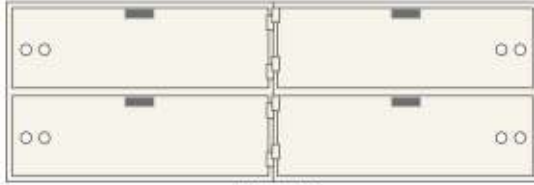

**AX SERIES
MODULAR
TELLER
LOCKERS**

BRIDGEMAN

AX Teller Lockers

Outside dimensions:

11 1/8" High, 32 1/2" Wide, 24" Deep.

AXL-4-10
4 openings ea. 5" x 16"

AXL-3-10
2 openings ea. 5" x 16"
1 openings ea. 10" x 16"

AXL-2-10
2 openings ea. 10" x 16"

A combination lock is also available at an additional charge.

Outside dimensions:

22 1/4" High, 32 1/2" Wide, 24" Deep.

AXL-3-22
1 opening 22" x 16"
2 openings ea. 10" x 16"

AXL-2-22
2 openings ea. 22" x 16"

Outside dimensions:

33 3/8" High, 32 1/2" Wide, 24" Deep.

AXL-2-33
2 openings ea. 33" x 16"

AX Series Modular Teller Lockers

Advanced design, rugged construction, improved security.

The AX series modular teller lockers come in 6 different configurations, and offer a modular design and size to allow mix and match combinations to more precisely fit the need.

Three elevations, 11 1/8", 22 1/4" and 33 3/8" allow the best space utilization while providing the desired number and size of openings.