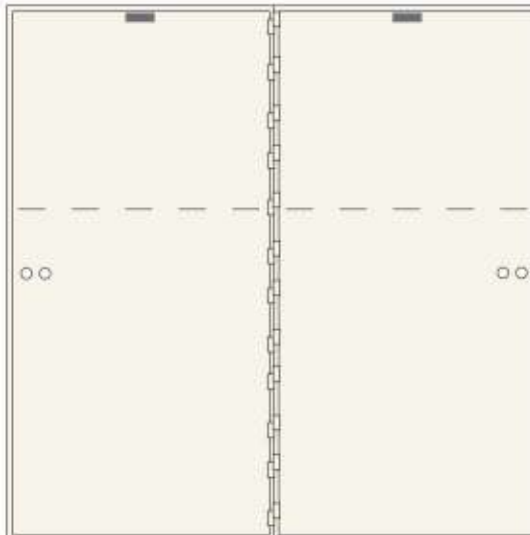

**AX SERIES
MODULAR
TELLER
LOCKERS**

BRIDGEMAN

AX Teller Lockers

Outside dimensions:

11 1/8" High, 32 1/2" Wide, 24" Deep.

AXL-4-10
4 openings ea. 5" x 16"

AXL-3-10
2 openings ea. 5" x 16"
1 openings ea. 10" x 16"

AXL-2-10
2 openings ea. 10" x 16"

A combination lock is also available at an additional charge.

Outside dimensions:

22 1/4" High, 32 1/2" Wide, 24" Deep.

AXL-3-22
1 opening 22" x 16"
2 openings ea. 10" x 16"

AXL-2-22
2 openings ea. 22" x 16"

Outside dimensions:

33 3/8" High, 32 1/2" Wide, 24" Deep.

AXL-2-33
2 openings ea. 33" x 16"

AX Series Modular Teller Lockers

Advanced design, rugged construction, improved security.

The AX series modular teller lockers come in 6 different configurations, and offer a modular design and size to allow mix and match combinations to more precisely fit the need.

Three elevations, 11 1/8", 22 1/4" and 33 3/8" allow the best space utilization while providing the desired number and size of openings.