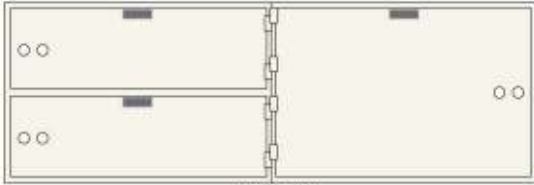

**AX SERIES
MODULAR
TELLER
LOCKERS**

BRIDGEMAN

AX Teller Lockers

Outside dimensions:

11 1/8" High, 32 1/2" Wide, 24" Deep.

AXL-4-10
4 openings ea. 5" x 16"

AXL-3-10
2 openings ea. 5" x 16"
1 openings ea. 10" x 16"

AXL-2-10
2 openings ea. 10" x 16"

A combination lock is also available at an additional charge.

Outside dimensions:

22 1/4" High, 32 1/2" Wide, 24" Deep.

AXL-3-22
1 opening 22" x 16"
2 openings ea. 10" x 16"

AXL-2-22
2 openings ea. 22" x 16"

Outside dimensions:

33 3/8" High, 32 1/2" Wide, 24" Deep.

AXL-2-33
2 openings ea. 33" x 16"

AX Series Modular Teller Lockers

Advanced design, rugged construction, improved security.

The AX series modular teller lockers come in 6 different configurations, and offer a modular design and size to allow mix and match combinations to more precisely fit the need.

Three elevations, 11 1/8", 22 1/4" and 33 3/8" allow the best space utilization while providing the desired number and size of openings.