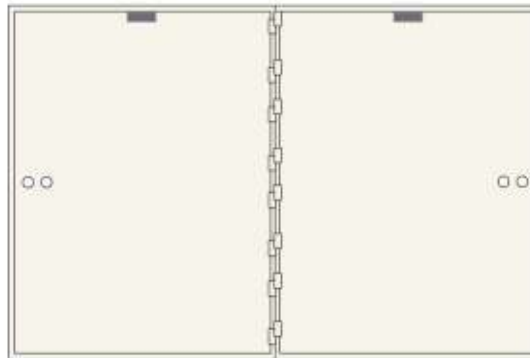

**AX SERIES
MODULAR
TELLER
LOCKERS**

BRIDGEMAN

AX Teller Lockers

Outside dimensions:

11 1/8" High, 32 1/2" Wide, 24" Deep.

AXL-4-10
4 openings ea. 5" x 16"

AXL-3-10
2 openings ea. 5" x 16"
1 openings ea. 10" x 16"

AXL-2-10
2 openings ea. 10" x 16"

A combination lock is also available at an additional charge.

Outside dimensions:

22 1/4" High, 32 1/2" Wide, 24" Deep.

AXL-3-22
1 opening 22" x 16"
2 openings ea. 10" x 16"

AXL-2-22
2 openings ea. 22" x 16"

Outside dimensions:

33 3/8" High, 32 1/2" Wide, 24" Deep.

AXL-2-33
2 openings ea. 33" x 16"

AX Series Modular Teller Lockers

Advanced design, rugged construction, improved security.

The AX series modular teller lockers come in 6 different configurations, and offer a modular design and size to allow mix and match combinations to more precisely fit the need.

Three elevations, 11 1/8", 22 1/4" and 33 3/8" allow the best space utilization while providing the desired number and size of openings.